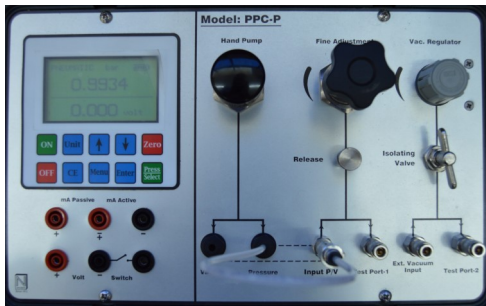

PRESSURE MONITORING

We have delivered a pressure monitoring solution (compression and suction) for a textile manufacturing company to measure and regulate air pressure in their machines. The system monitors, regulates, and sends alerts based on the safety thresholds set by the operator. In addition, these thresholds can be changed in real-time, to accommodate manufacturing variances.

We have also developed custom front-end/UI for easy understanding and control at the operational level.

PRESSURE CALIBRATION

For another client, our engineers have taken a standard calibration device and enhanced it with wireless control and remote monitoring capabilities. We have added a microcontroller interface between our wireless communication module and the client's device controller. The device can now be accessed via our custom mobile app to manage the calibration data, as well as generate multiple reports for acceptance/rejection of the sensor.

This provides the user with more detailed information (graphs, plots, summary etc.) in real-time. Variations, which otherwise could not have been detected, can now be seen in real time and eliminated quickly.